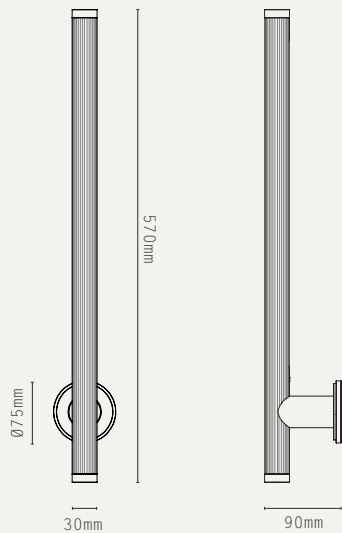

TALBOT WALL LIGHT

LIGHT SOURCE:

LINEAR 24V LED MODULE
2700K / 6W / 90+ CRI /
510 LUMENS (SOURCE)

DIMMING:

PHASE (MAINS) DIMMING USING
SUPPLIED 24V DRIVER

VOLTAGE:

24V DC (REMOTE DRIVER UP TO
10M FROM FITTING)

CERTIFICATIONS:

CE / UKCA

MATERIALS:

BRASS

WEIGHT:

1.9KG (APPROX)

OPTIONS & ACCESSORIES:

DALI DRIVER

ADDITIONAL INFO:

DESIGNED BY WILL EARL 2025
MADE IN ENGLAND

METAL FINISHES:

-  ANTIQUE BRASS
-  BRONZE
-  SATIN BRASS
-  SATIN NICKEL

PRODUCT CODES:

TBT.WL.PL.AB - ANTIQUE BRASS
TBT.WL.PL.BZ - BRONZE
TBT.WL.PL.SB - SATIN BRASS
TBT.WL.PL.SN - SATIN NICKEL