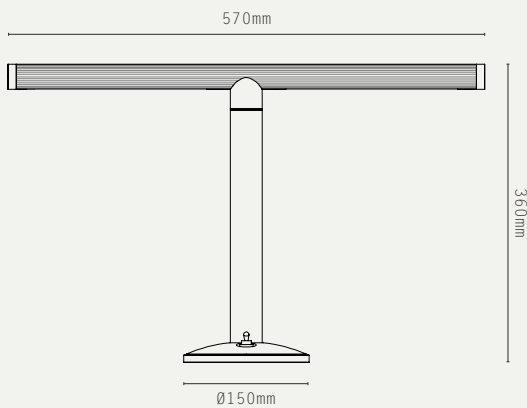

TALBOT BANKERS LIGHT

LIGHT SOURCE:

LINEAR 24V LED MODULE
2700K / 7.5W / 90+ CRI /
680 LUMENS (SOURCE)

VOLTAGE:

24V DC (DRIVER IN PLUG)

CERTIFICATIONS:

CE / UKCA

MATERIALS:

BRASS

WEIGHT:

4KG (APPROX)

FLEX:

- 2M BLACK COTTON BRAIDED FLEX
- TOGGLE SWITCH ON BASE

OPTIONS / ACCESSORIES:

DESK FIXING

ADDITIONAL INFO:

DESIGNED BY WILL EARL 2025

MADE IN ENGLAND

METAL FINISHES:

- ANTIQUE BRASS
- BRONZE
- SATIN BRASS
- SATIN NICKEL

PRODUCT CODES:

- TBT.T2.AB - ANTIQUE BRASS
- TBT.T2.BZ - BRONZE
- TBT.T2.SB - SATIN BRASS
- TBT.T2.SN - SATIN NICKEL