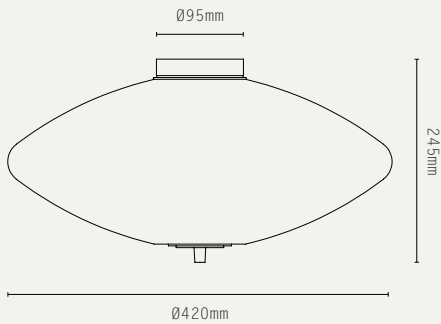

NOVA CEILING LIGHT

LIGHT SOURCE:

E27 LAMP BASE (20W MAX)

MATERIALS:

BRASS, GLASS

LAMP SUPPLIED:

1 X E27 / 2700K / 8.5W /
470 LUMENS

WEIGHT:

6 KG (APPROX)

DIMMABLE:

PHASE (MAINS) DIMMING (USING
SUPPLIED LAMP)

ADDITIONAL INFO:

DESIGNED BY WILL EARL 2024

MADE IN ENGLAND

VOLTAGE:

240V AC (CLASS I)