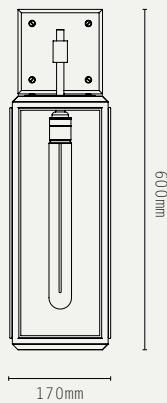

LILAC WALL LIGHT

SHORT:

TALL:

LIGHT SOURCE:

E27 LAMP BASE (40W MAX)

LAMP SUPPLIED:

SHORT: E27 / 2200K / 4W / 400LM

TALL: E27 / 2200K / 4W / 300LM

MATERIALS:

BRASS, MATTE BLACK ALUMINIUM

(WALL PLATE), GLASS

WEIGHT:

SHORT: 2 KG (APPROX)

TALL: 3.7 KG (APPROX)

ADDITIONAL INFO:

DESIGNED BY ADAM YEATS 2021