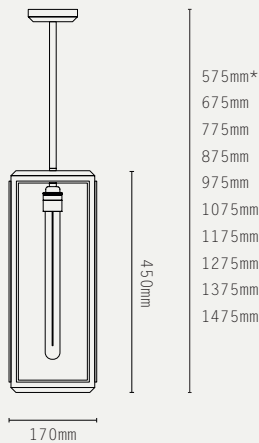

LILAC PENDANT - IP43

SHORT:

TALL:

*choose total drop - longer drop available at extra cost

LIGHT SOURCE:

E27 LAMP BASE (40W MAX)

MATERIALS:

BRASS, GLASS

LAMP SUPPLIED:

SHORT: E27 / 2200K / 4W / 400LM

TALL: E27 / 2200K / 4W / 300LM

WEIGHT:

SHORT: 2 KG (APPROX)

TALL: 3.7 KG (APPROX)

DIMMABLE:

PHASE (MAINS) DIMMING (USING SUPPLIED LAMP)

HANGING OPTIONS:

DROP ROD AT 100MM INCREMENTS

ADDITIONAL INFO:

DESIGNED BY ADAM YEATS 2015

MADE IN ENGLAND

UNLACQUERED FINISH DESIGNED TO

PATINA OVER TIME

VOLTAGE:

TALL

LIL.PL1R.AB.CG - ANTIQUE BRASS / CLEAR GLASS / DROP ROD (IP43)

LIL.PL1R.BZ.CG - BRONZE / CLEAR GLASS / DROP ROD (IP43)

LIL.PL1R.AB.CRG - ANTIQUE BRASS / REEDED GLASS / DROP ROD (IP43)

LIL.PL1R.BZ.CRG - BRONZE / CLEAR REEDED GLASS / DROP ROD (IP43)