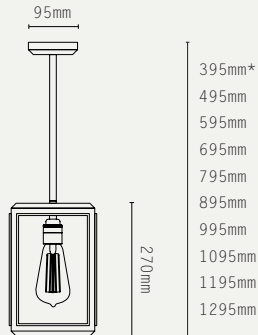

LILAC PENDANT - IP43

SHORT:

TALL:

*choose total drop - longer drop available at extra cost

LIGHT SOURCE:

E27 LAMP BASE (40W MAX)

MATERIALS:

BRASS, GLASS

LAMP SUPPLIED:

SHORT: E27 / 2200K / 4W / 400LM

TALL: E27 / 2200K / 4W / 300LM

WEIGHT:

SHORT: 2 KG (APPROX)

TALL: 3.7 KG (APPROX)

DIMMABLE:

PHASE (MAINS) DIMMING (USING SUPPLIED LAMP)

HANGING OPTIONS:

DROP ROD AT 100MM INCREMENTS

ADDITIONAL INFO:

DESIGNED BY ADAM YEATS 2015

MADE IN ENGLAND

UNLACQUERED FINISH DESIGNED TO

PATINA OVER TIME

VOLTAGE: