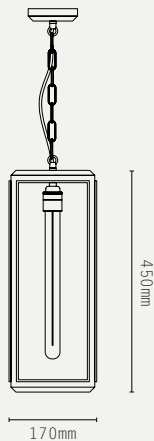

LILAC PENDANT - IP20

SHORT:

TALL:

LIGHT SOURCE:

E27 LAMP BASE (40W MAX)

MATERIALS:

BRASS, GLASS

LAMP SUPPLIED:

SHORT: E27 / 2200K / 4W / 400LM

TALL: E27 / 2200K / 4W / 300LM

WEIGHT:

SHORT: 2 KG (APPROX)

TALL: 3.7 KG (APPROX)

DIMMABLE:

PHASE (MAINS) DIMMING (USING SUPPLIED LAMP)

HANGING OPTIONS:

CHAIN (2M SITE ADJUSTABLE)

ADDITIONAL INFO:

DESIGNED BY ADAM YEATS 2015

MADE IN ENGLAND

UNLACQUERED FINISH DESIGNED TO

PATINA OVER TIME

VOLTAGE:

240V AC (CLASS I)

TALL

LIL.PL1.AB.CG - ANTIQUE BRASS / CLEAR GLASS / CHAIN (IP20)

LIL.PL1.BZ.CG - BRONZE / CLEAR GLASS / CHAIN (IP20)

LIL.PL1.AB.CRG - ANTIQUE BRASS / CLEAR REEDED GLASS / CHAIN (IP20)

LIL.PL1.BZ.CRG - BRONZE / CLEAR REEDED GLASS / CHAIN (IP20)