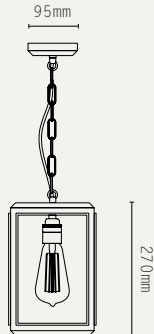

LILAC PENDANT - IP20

SHORT:

TALL:

LIGHT SOURCE:

E27 LAMP BASE (40W MAX)

MATERIALS:

BRASS, GLASS

LAMP SUPPLIED:

SHORT: E27 / 2200K / 4W / 400LM

TALL: E27 / 2200K / 4W / 300LM

WEIGHT:

SHORT: 2 KG (APPROX)

TALL: 3.7 KG (APPROX)

DIMMABLE:

PHASE (MAINS) DIMMING (USING SUPPLIED LAMP)

HANGING OPTIONS:

CHAIN (2M SITE ADJUSTABLE)

ADDITIONAL INFO:

DESIGNED BY ADAM YEATS 2015

MADE IN ENGLAND

UNLACQUERED FINISH DESIGNED TO

PATINA OVER TIME

VOLTAGE:

240V AC (CLASS I)