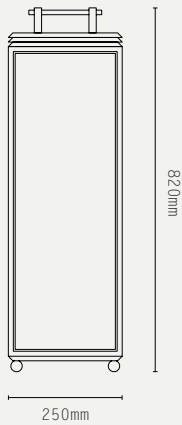

HAZEL FLOOR LIGHT - PORTABLE

SHORT:

TALL:

LIGHT SOURCE:

1W LED MODULE
2700K COLOUR TEMPERATURE
120 LUMENS

DIMMING:

TOUCH DIMMING (HOLD BUTTON)

POWER SOURCE:

LI-ION RECHARGABLE BATTERY
14 HOUR BATTERY LIFE
USB-C CHARGING PORT 2M USB-C
TO USB-A CABLE INCLUDED

CERTIFICATIONS:

CE / UKCA
IP43

MATERIALS:

BRASS, GLASS

WEIGHT:

SHORT: 6 KG (APPROX)
LARGE: 10 KG (APPROX)