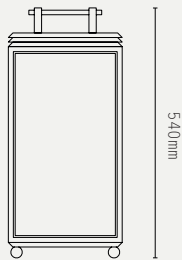

HAZEL FLOOR LIGHT - PORTABLE

SHORT:

TALL:

LIGHT SOURCE:

1W LED MODULE
2700K COLOUR TEMPERATURE
120 LUMENS

DIMMING:

TOUCH DIMMING (HOLD BUTTON)

POWER SOURCE:

LI-ION RECHARGABLE BATTERY
14 HOUR BATTERY LIFE
USB-C CHARGING PORT 2M USB-C
TO USB-A CABLE INCLUDED

CERTIFICATIONS:

CE / UKCA
IP43

MATERIALS:

BRASS, GLASS

WEIGHT:

SHORT: 6 KG (APPROX)
LARGE: 10 KG (APPROX)