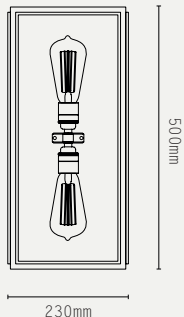

## BIRCH WALL LIGHT

SMALL:

MEDIUM:

LARGE:

projection: 145mm

**LIGHT SOURCE:**

E27 LAMP BASE (40W MAX)

**MATERIALS:**

BRASS, GLASS

**LAMP SUPPLIED:**

SMALL: E27 / 2200K / 4W / 400LM

MEDIUM: E27 / 2200K / 4W / 400LM

LARGE: E27 / 2200K / 4W / 300LM

**WEIGHT:**

SMALL: 2.3 KG (APPROX)

MEDIUM: 2.8 KG (APPROX)

LARGE: 4.3 KG (APPROX)

**DIMMABLE:**

PHASE (MAINS) DIMMING (USING SUPPLIED LAMP)

**ADDITIONAL INFO:**

DESIGNED BY ADAM YEATS 2015

MADE IN ENGLAND

UNLACQUERED FINISH DESIGNED TO

PATINA OVER TIME