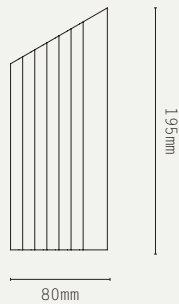

PRODUCT CODES:

TOR.W1.AB - ANTIQUÉ BRASS

TOR.W1.BZ - BRONZE