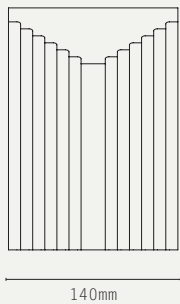

PRODUCT CODES:

TOR.W1.AB - ANTIQUÉ BRASS

TOR.W1.BZ - BRONZE