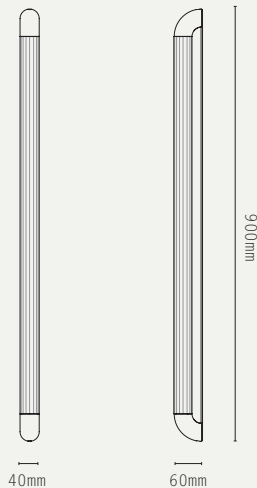

STRATA WALL LIGHT

STRATA 600:

STRATA 900:

LIGHT SOURCE:

LINEAR 24V LED MODULE / 2700K

STRATA 600: 4W / 300 LUMENS

STRATA 900: 6W / 500 LUMENS

DIMMING:

MATERIALS:

BRASS, GLASS

WEIGHT:

STRATA 600: 2 KG (APPROX)

STRATA 900: 2.5 KG (APPROX)

OPTIONAL ACCESSORIES:

DALI DRIVER

ADDITIONAL INFO:

DESIGNED BY WILL EARL 2023

MADE IN ENGLAND

METAL FINISHES:

GLASS OPTIONS:

PRODUCT CODES:

STRATA 600

STR.W60.AB.CRG - ANTIQUE BRASS / CLEAR REEDED GLASS

STR.W60.BZ.CRG - BRONZE / CLEAR REEDED GLASS