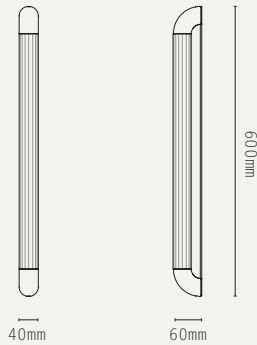

STRATA WALL LIGHT

STRATA 600:

STRATA 900:

LIGHT SOURCE:

LINEAR 24V LED MODULE / 2700K

STRATA 600: 4W / 300 LUMENS

STRATA 900: 6W / 500 LUMENS

DIMMING:

MATERIALS:

BRASS, GLASS

WEIGHT:

STRATA 600: 2 KG (APPROX)

STRATA 900: 2.5 KG (APPROX)

OPTIONAL ACCESSORIES:

DALI DRIVER

ADDITIONAL INFO: