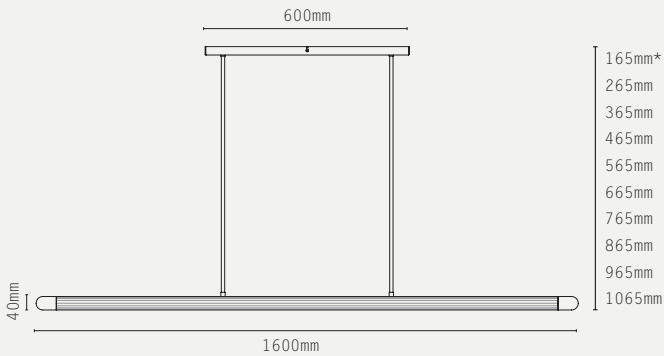

STRATA PENDANT

SIDE

TOP

*choose total drop - longer drop available at extra cost

LIGHT SOURCE:

LINEAR 24V LED MODULE / 2700K
35W / 3000 LUMENS

DIMMING:

PHASE (MAINS) DIMMING USING
SUPPLIED 24V DRIVER

VOLTAGE:

24V D.C (DRIVER LOCATED IN
CEILING CANOPY)

CERTIFICATIONS:

CE / UKCA

MATERIALS:

BRASS, GLASS

WEIGHT:

12 KG (APPROX)