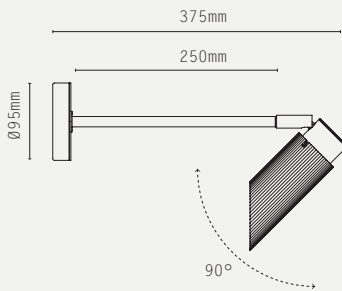

ADDITIONAL INFO:

350° ROTATION / 90° TILT

DESIGNED BY WILL EARL 2023

MADE IN ENGLAND

SPOT PRO WALLWASH 250:

SPOT PRO WALLWASH 500:

METAL FINISHES:

- ANTIQUE BRASS
- BRONZE
- SATIN BRASS
- SATIN NICKEL