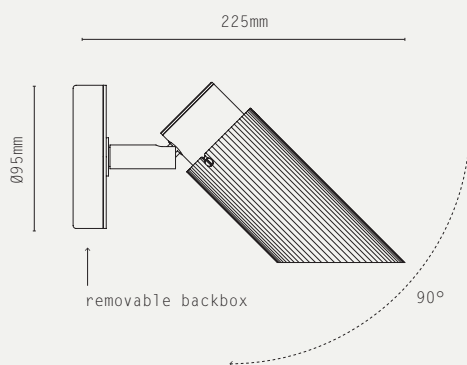

SPOT PRO WALL LIGHT

LIGHT SOURCE:

GU10 LAMP BASE
(12W MAX, LED ONLY)

LAMP SUPPLIED:

1 X GU10 / 2700K / 5W / 350
LUMENS / 97 CRI / 36° BEAM

DIMMING:

PHASE (MAINS) DIMMING

VOLTAGE:

240V AC (CLASS I)

CERTIFICATIONS:

CE / UKCA

MATERIALS:

BRASS

WEIGHT:

0.6 KG (APPROX)

ADDITIONAL INFO:

350° ROTATION / 90° TILT
DESIGNED BY WILL EARL 2023
MADE IN ENGLAND

METAL FINISHES:

- ANTIQUE BRASS
- BRONZE
- SATIN BRASS
- SATIN NICKEL

PRODUCT CODES:

SPP.C.W.AB - ANTIQUE BRASS
SPP.C.W.BZ - BRONZE
SPP.C.W.SB - SATIN BRASS
SPP.C.W.SN - SATIN NICKEL