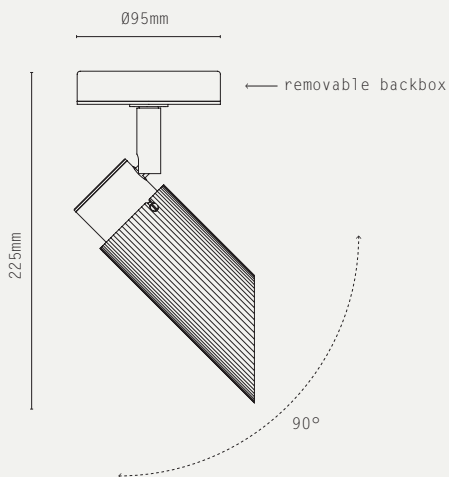

SPOT PRO CEILING LIGHT

LIGHT SOURCE:

GU10 LAMP BASE
(12W MAX, LED ONLY)

LAMP SUPPLIED:

1 X GU10 / 2700K / 5W / 350
LUMENS / 97 CRI / 36° BEAM

DIMMING:

PHASE (MAINS) DIMMING

VOLTAGE:

240V AC (CLASS I)

CERTIFICATIONS:

CE / UKCA

MATERIALS:

BRASS

WEIGHT:

0.6 KG (APPROX)

ADDITIONAL INFO:

350° ROTATION / 90° TILT
DESIGNED BY WILL EARL 2023
MADE IN ENGLAND

METAL FINISHES:

- ANTIQUE BRASS
- BRONZE
- SATIN BRASS
- SATIN NICKEL

PRODUCT CODES:

SPP.C.W.AB - ANTIQUE BRASS
SPP.C.W.BZ - BRONZE
SPP.C.W.SB - SATIN BRASS
SPP.C.W.SN - SATIN NICKEL