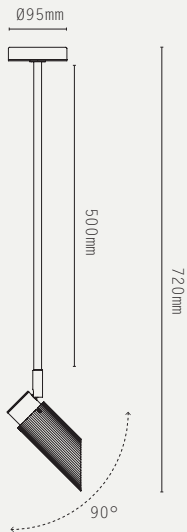

SPOT PRO CEILING LIGHT (DROP ROD)

LIGHT SOURCE:

GU10 LAMP BASE
(12W MAX LED ONLY)

LAMP SUPPLIED:

1 X GU10 / 2700K / 5W / 350
LUMENS / 97 CRI / 36° BEAM

DIMMING:

PHASE (MAINS) DIMMING

VOLTAGE:

240V AC (CLASS I)

CERTIFICATIONS:

CE / UKCA

MATERIALS:

BRASS

WEIGHT:

500 DROP: 0.9 KG (APPROX)
1000 DROP: 1.2 KG (APPROX)

HANGING OPTIONS:

DROP ROD

ADDITIONAL INFO:

350° ROTATION / 90° TILT
DESIGNED BY WILL EARL 2023
MADE IN ENGLAND

SPOT PRO CEILING 500:

SPOT PRO CEILING 1000:

METAL FINISHES:

-  ANTIQUE BRASS
-  BRONZE
-  SATIN BRASS
-  SATIN NICKEL

350° ROTATION / 90° TILT
DESIGNED BY WILL EARL 2023
MADE IN ENGLAND

METAL FINISHES:

-  ANTIQUE BRASS
-  BRONZE
-  SATIN BRASS
-  SATIN NICKEL

PRODUCT CODES:

SPP.C.W.AB - ANTIQUE BRASS
SPP.C.W.BZ - BRONZE
SPP.C.W.SB - SATIN BRASS
SPP.C.W.SN - SATIN NICKEL