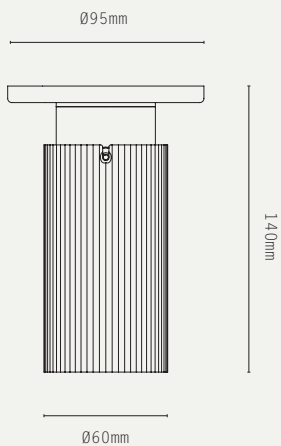

SPOT PRO DOWNLIGHT

LIGHT SOURCE:

GU10 LAMP BASE
(12W MAX, LED ONLY)

LAMP SUPPLIED:

1 X GU10 / 2700K / 5W / 350
LUMENS / 97 CRI

DIMMING:

PHASE (MAINS) DIMMING

VOLTAGE:

240V AC (CLASS I)

CERTIFICATIONS:

CE / UKCA

MATERIALS:

BRASS

WEIGHT:

0.5 KG (APPROX)

ADDITIONAL INFO:

DESIGNED BY WILL EARL 2023

MADE IN ENGLAND

METAL FINISHES:

- ANTIQUE BRASS
- BRONZE
- SATIN BRASS
- SATIN NICKEL

PRODUCT CODES:

- SPP.C.DL.AB - ANTIQUE BRASS
- SPP.C.DL.BZ - BRONZE
- SPP.C.DL.SB - SATIN BRASS
- SPP.C.DL.SN - SATIN NICKEL