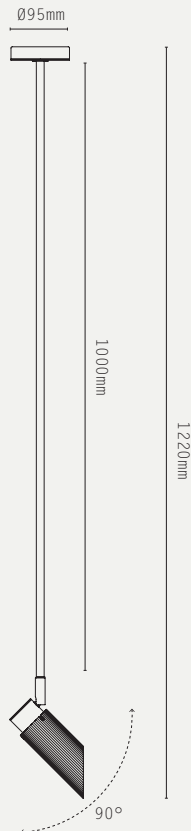

SPOT PRO CEILING LIGHT (DROP ROD)

LIGHT SOURCE:

GU10 LAMP BASE
(12W MAX LED ONLY)

LAMP SUPPLIED:

1 X GU10 / 2700K / 5W / 350
LUMENS / 97 CRI / 36° BEAM

DIMMING:

PHASE (MAINS) DIMMING

VOLTAGE:

240V AC (CLASS I)

CERTIFICATIONS:

CE / UKCA

MATERIALS:

BRASS

WEIGHT:

500 DROP: 0.9 KG (APPROX)
1000 DROP: 1.2 KG (APPROX)

HANGING OPTIONS:

DROP ROD

ADDITIONAL INFO:

350° ROTATION / 90° TILT
DESIGNED BY WILL EARL 2023
MADE IN ENGLAND

SPOT PRO CEILING 500:

SPOT PRO CEILING 1000:

METAL FINISHES:

-  ANTIQUE BRASS
-  BRONZE
-  SATIN BRASS
-  SATIN NICKEL

PRODUCT CODES:

- 500 DROP ROD
- SPP.C50.AB - ANTIQUE BRASS
 - SPP.C50.BZ - BRONZE
 - SPP.C50.SB - SATIN BRASS
 - SPP.C50.SN - SATIN NICKEL
- 1000 DROP ROD
- SPP.C100.AB - ANTIQUE BRASS
 - SPP.C100.BZ - BRONZE
 - SPP.C100.SB - SATIN BRASS
 - SPP.C100.SN - SATIN NICKEL