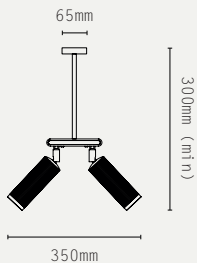

## SPOT PENDANT - 6 SPOT

### LIGHT SOURCE:

GU10 LAMP BASE  
(12W MAX LED ONLY / 35MM MAX  
LAMP DIAMETER)