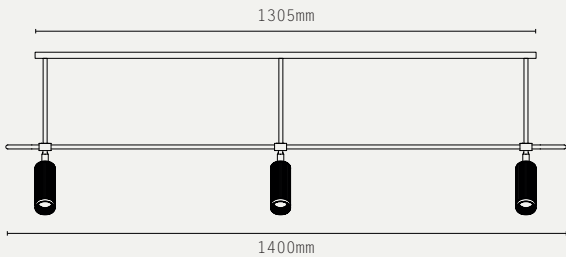

## SPOT PENDANT - 6 SPOT

### LIGHT SOURCE:

GU10 LAMP BASE  
(12W MAX LED ONLY / 35MM MAX  
LAMP DIAMETER)