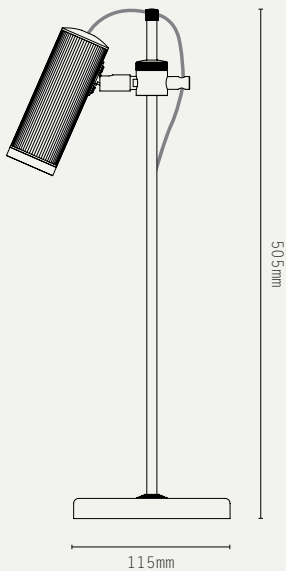

## SPOT DESK LIGHT

### LIGHT SOURCE:

GU10 LAMP BASE  
(12W MAX LED ONLY / 35MM MAX  
LAMP DIAMETER)

### LAMP SUPPLIED:

1 X GU10 MR11 LED / 2700K /  
3.6W / 290 LUMENS / 36° BEAM