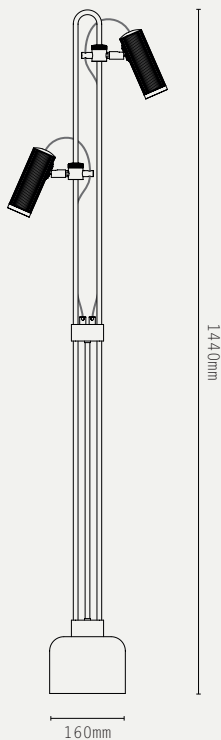

SPOT FLOOR LIGHT

LIGHT SOURCE:

GU10 LAMP BASE
(12W MAX LED ONLY / 35MM MAX
LAMP DIAMETER)

LAMP SUPPLIED:

2 X GU10 MR11 LED / 2700K /
3.6W / 290 LUMENS / 36° BEAM

VOLTAGE:

240V AC (CLASS I)

CERTIFICATIONS:

CE / UKCA

MATERIALS:

BRASS, NATURAL STONE

WEIGHT:

10 KG (APPROX)

FLEX:

2M COTTON BRAIDED FLEX WITH
INLINE FOOT SWITCH

OPTIONS / ACCESSORIES:

- 5A PLUG
- INLINE DIMMER

ADDITIONAL INFO:

DESIGNED BY WILL EARL 2019
MADE IN ENGLAND

METAL FINISHES:

-  ANTIQUE BRASS
-  SATIN BRASS
-  SATIN NICKEL

STONE OPTIONS:

-  BLACK MARBLE
-  TRAVERTINE

PRODUCT CODES:

SP.FL1.AB.BM.EU - ANTIQUE BRASS / BLACK MARBLE / BLACK FLEX / EU PLUG
 SP.FL1.SB.BM.EU - SATIN BRASS / BLACK MARBLE / BLACK FLEX / EU PLUG
 SP.FL1.SN.BM.EU - SATIN NICKEL / BLACK MARBLE / BLACK FLEX / EU PLUG
 SP.FL1.AB.TV.EU - ANTIQUE BRASS / TRAVERTINE / LINEN FLEX / EU PLUG
 SP.FL1.SB.TV.EU - SATIN BRASS / TRAVERTINE / LINEN FLEX / EU PLUG
 SP.FL1.SN.TV.EU - SATIN NICKEL / TRAVERTINE / LINEN FLEX / EU PLUG