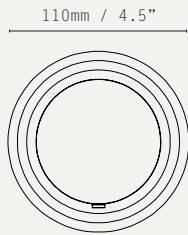

PORTO MINI - PORTABLE TABLE LIGHT

LIGHT SOURCE:

1W LED MODULE / 2700K /
120 LUMENS

DIMMING:

TOUCH DIMMING (HOLD BUTTON)

POWER SOURCE:

LI-ION RECHARGABLE BATTERY
7 HOUR BATTERY LIFE
USB-C CHARGING PORT ON BASE
2M USB-C TO USB-A CABLE
INCLUDED

CERTIFICATIONS:

CE / UKCA
IP43

MATERIALS:

BRASS, GLASS

WEIGHT:

1.1 KG (APPROX)

ADDITIONAL INFO:

DESIGNED BY WILL EARL 2023
MADE IN ENGLAND