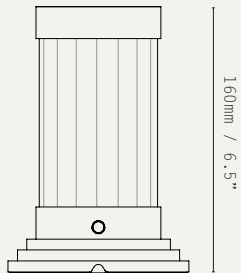

PORTO MINI - PORTABLE TABLE LIGHT

LIGHT SOURCE:

1W LED MODULE / 2700K /
120 LUMENS

DIMMING:

TOUCH DIMMING (HOLD BUTTON)

POWER SOURCE:

LI-ION RECHARGABLE BATTERY
7 HOUR BATTERY LIFE
USB-C CHARGING PORT ON BASE
2M USB-C TO USB-A CABLE
INCLUDED

CERTIFICATIONS:

CE / UKCA
IP43

MATERIALS:

BRASS, GLASS

WEIGHT:

1.1 KG (APPROX)

ADDITIONAL INFO:

DESIGNED BY WILL EARL 2023
MADE IN ENGLAND