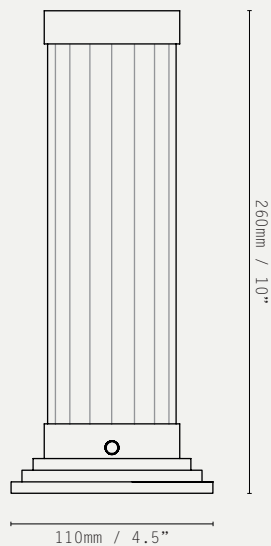

PORTO - PORTABLE TABLE LIGHT

LIGHT SOURCE:

1W LED MODULE / 2700K /
120 LUMENS

DIMMING:

TOUCH DIMMING (HOLD BUTTON)

POWER SOURCE:

LI-ION RECHARGABLE BATTERY
7 HOUR BATTERY LIFE
USB-C CHARGING PORT ON BASE
2M USB-C TO USB-A CABLE
INCLUDED

CERTIFICATIONS:

CE / UKCA
IP43

MATERIALS:

BRASS, GLASS

WEIGHT:

1.4 KG (APPROX)

OPTIONS / ACCESSORIES:

- DESK FIXING (HARD WIRED)
- 10 PORT USB CHARGER