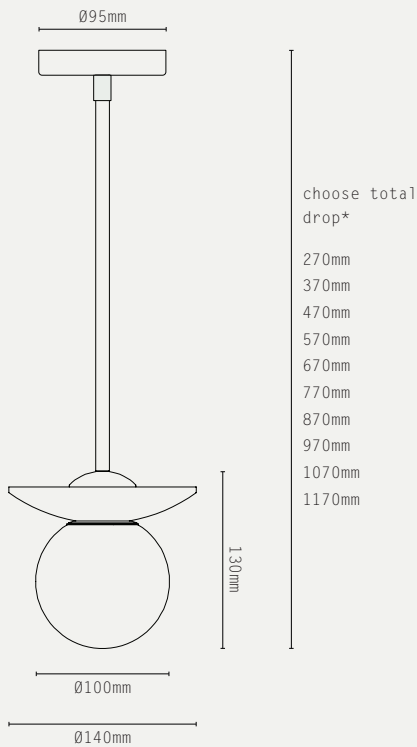

ORBIT PENDANT

*longer drop available at extra cost

LIGHT SOURCE:

G9 LAMP BASE
(12W MAX, LED ONLY)

LAMP SUPPLIED:

1 X G9 LED / 2700K / 3W /
250 LUMENS

DIMMABLE:

PHASE (MAINS) DIMMING (USING
SUPPLIED LAMP)

VOLTAGE:

240V AC (CLASS I)

CERTIFICATIONS:

CE / UKCA

MATERIALS:

BRASS, OPAL GLASS,
NATURAL STONE

WEIGHT:

3 KG (APPROX)

HANGING OPTIONS:

DROP ROD AT 100MM INCREMENTS

ADDITIONAL INFO:

DESIGNED BY WILL EARL 2022

MADE IN ENGLAND

METAL FINISHES:

-  ANTIQUE BRASS
-  BRONZE
-  SATIN BRASS
-  SATIN NICKEL

STONE OPTIONS: