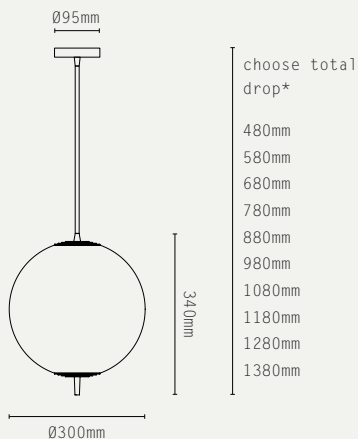

NOVA GLOBE PENDANT

CABLE:

DROP ROD:

*longer drop available at extra cost

LIGHT SOURCE:

E27 LAMP BASE (20W MAX)

LAMP SUPPLIED:

1 X E27 LED / 2700K / 8.5W /
470 LUMENS

WEIGHT:

6 KG (APPROX)

HANGING OPTIONS:

- SUSPENSION WIRE WITH CABLE
- DROP ROD AT 100M INCREMENTS

ADDITIONAL INFO:

DESIGNED BY WILL EARL 2020

MADE IN ENGLAND

METAL FINISHES:

WEIGHT:

6 KG (APPROX)

HANGING OPTIONS:

DROP ROD AT 100MM INCREMENTS

ADDITIONAL INFO:

DESIGNED BY WILL EARL 2020

MADE IN ENGLAND

METAL FINISHES:

WEIGHT:

5.5 KG (APPROX)

HANGING OPTIONS:

- SUSPENSION WIRE WITH CABLE
- DROP ROD AT 100MM INCREMENTS

ADDITIONAL INFO:

DESIGNED BY WILL EARL 2020

MADE IN ENGLAND

METAL FINISHES: