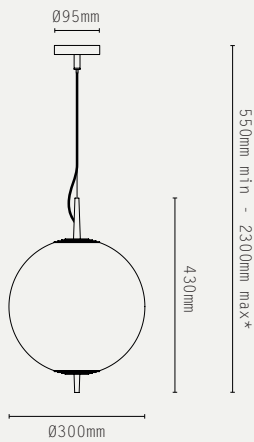

NOVA GLOBE PENDANT

CABLE:

DROP ROD:

*longer drop available at extra cost

LIGHT SOURCE:

E27 LAMP BASE (20W MAX)

LAMP SUPPLIED:

1 X E27 LED / 2700K / 8.5W /
470 LUMENS

WEIGHT:

6 KG (APPROX)

HANGING OPTIONS:

- SUSPENSION WIRE WITH CABLE
- DROP ROD AT 100M INCREMENTS

ADDITIONAL INFO:

DESIGNED BY WILL EARL 2020

MADE IN ENGLAND

METAL FINISHES:

WEIGHT:

6 KG (APPROX)

HANGING OPTIONS:

DROP ROD AT 100MM INCREMENTS

ADDITIONAL INFO:

DESIGNED BY WILL EARL 2020

MADE IN ENGLAND

METAL FINISHES: