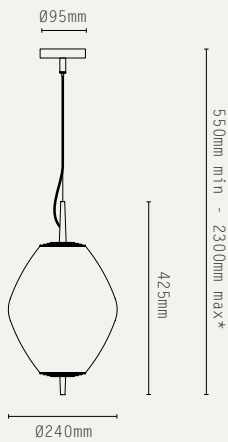

NOVA GLOBE PENDANT

CABLE:

DROP ROD:

*longer drop available at extra cost

LIGHT SOURCE:

E27 LAMP BASE (20W MAX)

LAMP SUPPLIED:

1 X E27 LED / 2700K / 8.5W /
470 LUMENS

WEIGHT:

6 KG (APPROX)

HANGING OPTIONS:

DROP ROD AT 100MM INCREMENTS

ADDITIONAL INFO:

DESIGNED BY WILL EARL 2020

MADE IN ENGLAND

METAL FINISHES:

NOVA TALL PENDANT

CABLE:

DROP ROD:

*longer drop available at extra cost

LIGHT SOURCE:

E27 LAMP BASE (20W MAX)

LAMP SUPPLIED:

1 X E27 LED / 2700K / 8.5W / 470 LUMENS