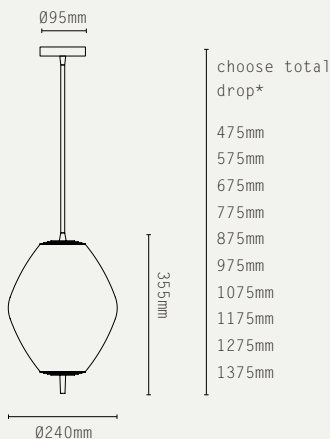

WEIGHT:

6 KG (APPROX)

HANGING OPTIONS:

DROP ROD AT 100MM INCREMENTS

ADDITIONAL INFO:

DESIGNED BY WILL EARL 2020

MADE IN ENGLAND

METAL FINISHES:

NOVA TALL PENDANT

CABLE:

DROP ROD:

*longer drop available at extra cost

LIGHT SOURCE:

E27 LAMP BASE (20W MAX)

LAMP SUPPLIED:

1 X E27 LED / 2700K / 8.5W / 470 LUMENS