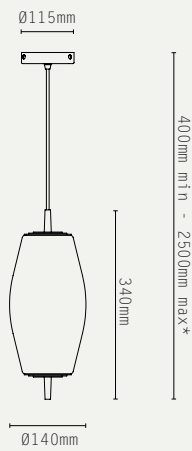

NOVA SLIM PENDANT

LIGHT SOURCE:

E27 LAMP BASE (20W MAX)

MATERIALS:

BRASS, GLASS

LAMP SUPPLIED:

1 X E27 LED / 2700K / 5.5W /
470 LUMENS

WEIGHT:

1.8 KG (APPROX)

HANGING OPTIONS:

- ADJUSTABLE BRAIDED CABLE
- DROP ROD AT 100MM INCREMENTS

DIMMABLE:

PHASE (MAINS) DIMMING (USING
SUPPLIED LAMP)

ADDITIONAL INFO:

DESIGNED BY WILL EARL 2021

VOLTAGE:

240V AC (CLASS II)

MADE IN ENGLAND

CERTIFICATIONS:

CE / UKCA

CABLE:

DROP ROD:

METAL FINISHES:

- ANTIQUE BRASS
- BRONZE
- SATIN BRASS
- SATIN NICKEL

PRODUCT CODES:

NOV.PSL.AB.MO - ANTIQUE BRASS / OPAL GLASS / CABLE

NOV.PSL.BZ.MO - BRONZE / OPAL GLASS / CABLE

NOV.PSL.SB.MO - SATIN BRASS / OPAL GLASS / CABLE

NOV.PSL.SN.MO - SATIN NICKEL / OPAL GLASS / CABLE

NOV.PSL.R.AB.MO - ANTIQUE BRASS / OPAL GLASS / DROP ROD

NOV.PSL.R.BZ.MO - BRONZE / OPAL GLASS / DROP ROD

NOV.PSL.R.SB.MO - SATIN BRASS / OPAL GLASS / DROP ROD

NOV.PSL.R.SN.MO - SATIN NICKEL / OPAL GLASS / DROP ROD

*longer drop available at extra cost