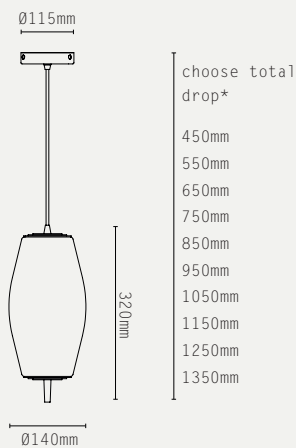

DROP ROD:

METAL FINISHES:

- ANTIQUE BRASS
- BRONZE
- SATIN BRASS
- SATIN NICKEL

PRODUCT CODES:

NOV.PSL.AB.MO - ANTIQUE BRASS / OPAL GLASS / CABLE

NOV.PSL.BZ.MO - BRONZE / OPAL GLASS / CABLE

NOV.PSL.SB.MO - SATIN BRASS / OPAL GLASS / CABLE

NOV.PSL.SN.MO - SATIN NICKEL / OPAL GLASS / CABLE

NOV.PSL.R.AB.MO - ANTIQUE BRASS / OPAL GLASS / DROP ROD

NOV.PSL.R.BZ.MO - BRONZE / OPAL GLASS / DROP ROD

NOV.PSL.R.SB.MO - SATIN BRASS / OPAL GLASS / DROP ROD

NOV.PSL.R.SN.MO - SATIN NICKEL / OPAL GLASS / DROP ROD

*longer drop available at extra cost