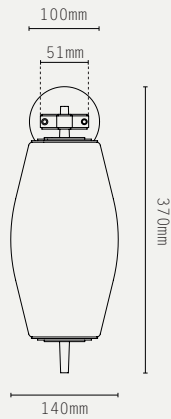

NOVA WALL LIGHT

LIGHT SOURCE:

E27 LAMP BASE (20W MAX)

MATERIALS:

BRASS, GLASS

LAMP SUPPLIED:

1 X E27 LED / 2700K / 5.5W /
470 LUMENS

WEIGHT: