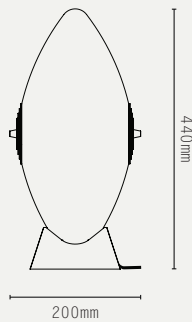

NOVA TABLE LIGHT

LIGHT SOURCE:

E27 LAMP BASE (20W MAX)

LAMP SUPPLIED:

1 X E27 LED / 2700K / 5.5W /
470 LUMENS

VOLTAGE:

240V AC (CLASS II)

CERTIFICATIONS:

CE / UKCA

MATERIALS:

BRASS, GLASS

WEIGHT:

7 KG (APPROX)

FLEX:

2M COTTON BRAIDED FLEX WITH
INLINE ON/OFF SWITCH

OPTIONS / ACCESSORIES:

- 5A PLUG
- INLINE DIMMER SWITCH

ADDITIONAL INFO:

DESIGNED BY WILL EARL 2021
MADE IN ENGLAND

METAL FINISHES:

ANTIQUE BRASS

BRONZE

PRODUCT CODES:

NOV.TWI.AB.MO - ANTIQUE BRASS / OPAL GLASS