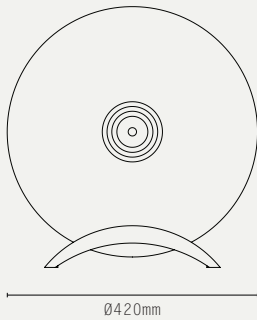

NOVA TABLE LIGHT

LIGHT SOURCE:

E27 LAMP BASE (20W MAX)

LAMP SUPPLIED:

1 X E27 LED / 2700K / 5.5W /
470 LUMENS

VOLTAGE:

240V AC (CLASS II)

CERTIFICATIONS:

CE / UKCA

MATERIALS:

BRASS, GLASS

WEIGHT:

7 KG (APPROX)

FLEX:

2M COTTON BRAIDED FLEX WITH
INLINE ON/OFF SWITCH

OPTIONS / ACCESSORIES:

- 5A PLUG
- INLINE DIMMER SWITCH

ADDITIONAL INFO:

DESIGNED BY WILL EARL 2021
MADE IN ENGLAND

METAL FINISHES:

ANTIQUE BRASS

BRONZE

PRODUCT CODES:

NOV.TWI.AB.MO - ANTIQUE BRASS / OPAL GLASS