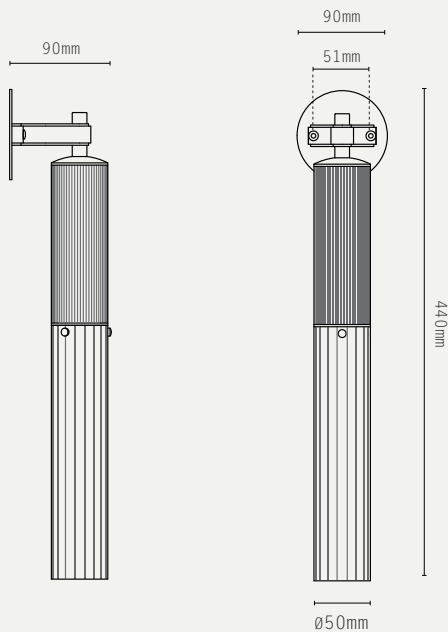

### LIGHT SOURCE:

GU10 LAMP BASE  
(12W MAX, LED ONLY / 35MM MAX  
LAMP DIAMETER)

### LIGHT SOURCE:

GU10 LAMP BASE  
(12W MAX LED ONLY / 35MM MAX  
LAMP DIAMETER)