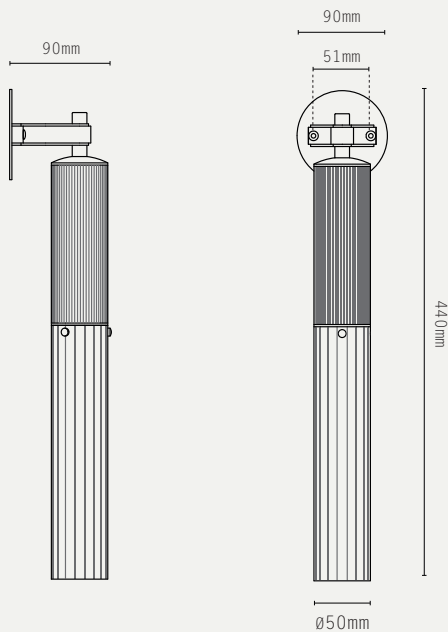

### LIGHT SOURCE:

GU10 LAMP BASE  
(12W MAX, LED ONLY / 35MM MAX  
LAMP DIAMETER)

### LIGHT SOURCE:

GU10 LAMP BASE  
(12W MAX LED ONLY / 35MM MAX  
LAMP DIAMETER)